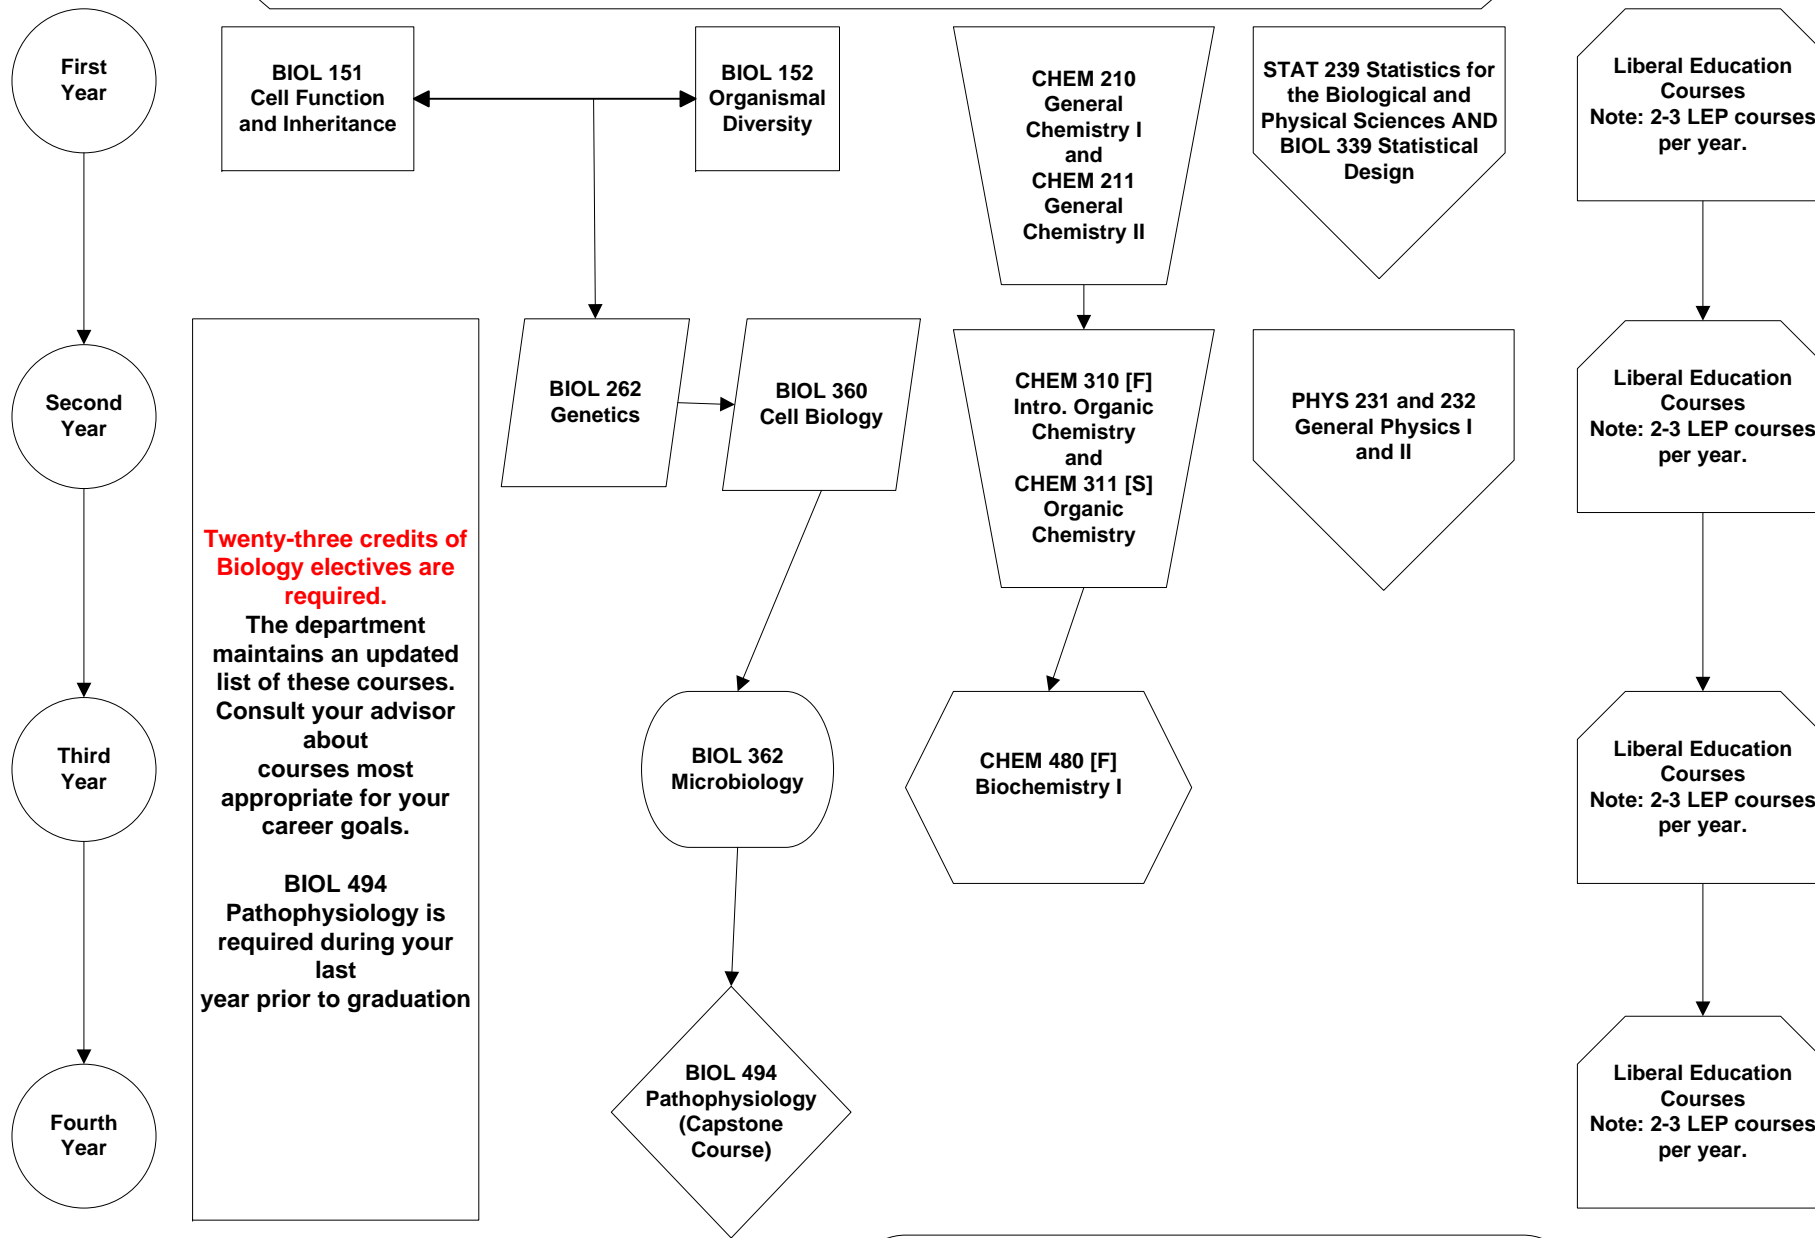

BS — Biomedical Sciences (80 credits)

**Most courses have pre-requisites.
See SCSU Undergraduate bulletin.**

Math placement determines biol/chem/physics placement
Recommend at least MATH112 College Algebra

Updated: 11/15

Note: if no [] then course offered both Fall and Spring semesters, [F] only offered Fall semester, [S] only offered Spring Semester